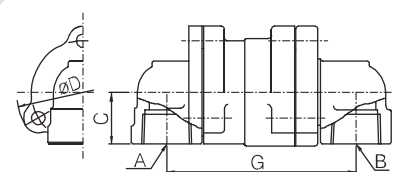

100 Series Swivel Joints

Operating Condition

Size Range : 15A~25A (1/2"~1")
 Max. Pressure : 23kg/cm² (330PSI)
 Max. Rotation Speed : 10RPM
 Max. Temperature : 220°C (430°F)
 Media : Steam, Hot Oil, Water

Features

- Bellows Mechanical Seal Type
- Non-Lubricating Type
- Switchable between Heating & Cooling water

FTKJ100

Type B

Type C

Type D

[unit : mm]

Nominal Size	A&B (PT)	C	D	E	F	G
15A	1/2"	25	62	102	94	95
20A	3/4"	30	70	113	106	107
25A	1"	35	87	140	127	126