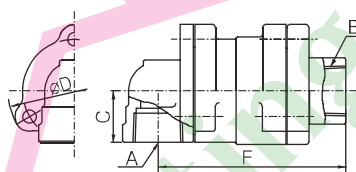

100 Series Swivel Joints

Operating Condition

Size Range : 15A~25A (1/2"~1")
 Max. Pressure : 23kg/cm² (330PSI)
 Max. Rotation Speed : 10RPM
 Max. Temperature : 220°C (430°F)
 Media : Steam, Hot Oil, Water

Features

- Bellows Mechanical Seal Type
- Non-Lubricating Type
- Switchable between Heating & Cooling water

FTKJ100

Type B

Type C

Type D

[unit : mm]

Nominal Size	A&B (PT)	C	D	E	F	G
15A	1/2"	25	62	102	94	95
20A	3/4"	30	70	113	106	107
25A	1"	35	87	140	127	126