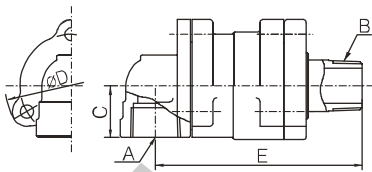

100 Series Swivel Joints

Operating Condition

Size Range : 15A~25A (1/2"~1")
 Max. Pressure : 23kg/cm² (330PSI)
 Max. Rotation Speed : 10RPM
 Max. Temperature : 220°C (430°F)
 Media : Steam, Hot Oil, Water

Features

- Bellows Mechanical Seal Type
- Non-Lubricating Type
- Switchable between Heating & Cooling water

FTKJ100

Type B

Type C

Type D

[unit : mm]

Nominal Size	A&B (PT)	C	D	E	F	G
15A	1/2"	25	62	102	94	95
20A	3/4"	30	70	113	106	107
25A	1"	35	87	140	127	126